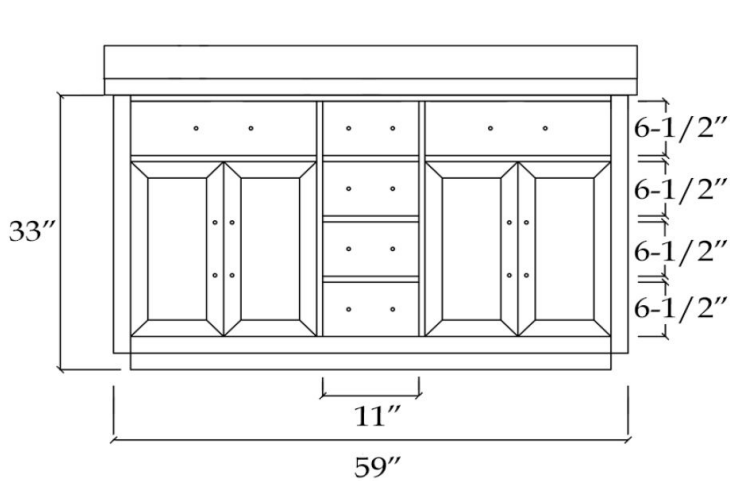

VFDX602234S

DEXTERITY

Bathroom Vanity

TOP VIEW

COUNTER-TOP

Backsplash

FRONT VIEW

SIDE VIEW