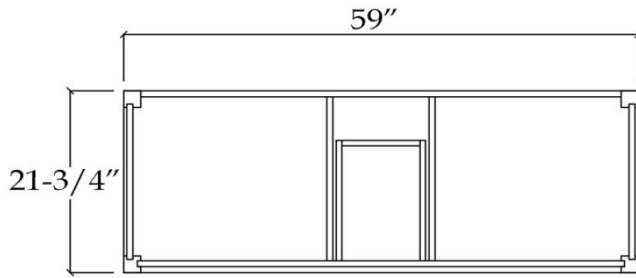

VFDX602234S

DEXTERITY

Bathroom Vanity

TOP VIEW

COUNTER-TOP

Backsplash

FRONT VIEW

SIDE VIEW