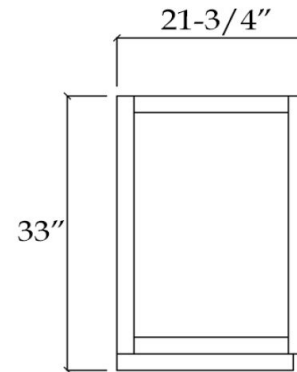

VFDX602234S

DEXTERITY

Bathroom Vanity

TOP VIEW

COUNTER-TOP

Backsplash

FRONT VIEW

SIDE VIEW