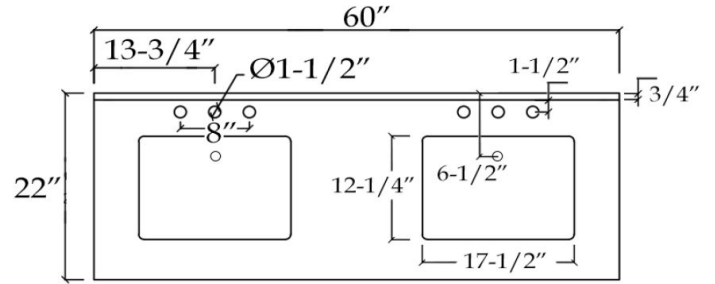

VFDX602234S

DEXTERITY

Bathroom Vanity

TOP VIEW

COUNTER-TOP

Backsplash

FRONT VIEW

SIDE VIEW